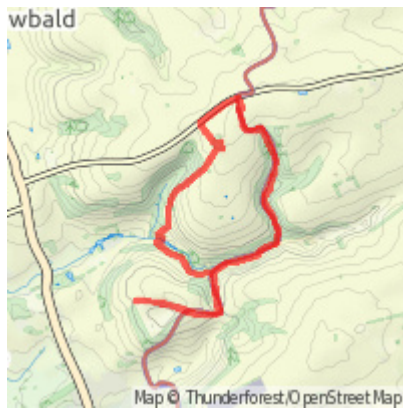

## Route Summary

---

## Route Overview

---

Category: Walking

Length: 9.050 km / 5.66 mi

Last Modified: 6th November 2019

Difficulty: Medium

Rating: Unrated

Surface: Undefined

## Waypoints

---