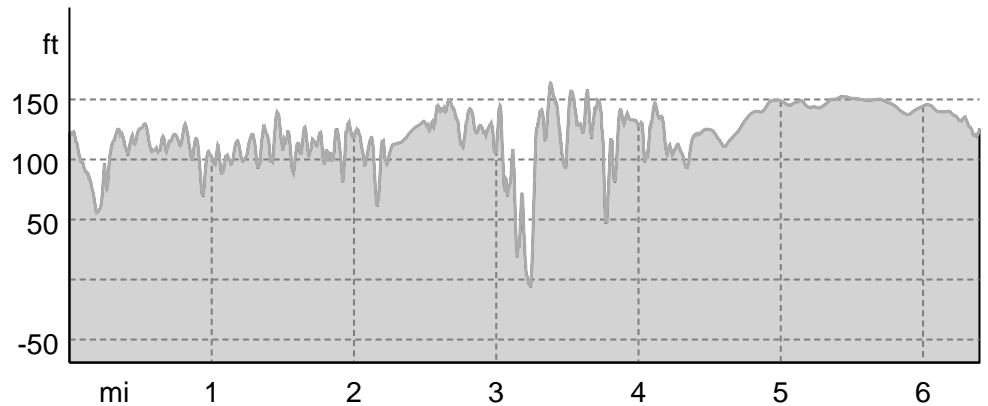

WW RCa Flamborough on 3 May 2023

↔ 6.4 mi | ⌚ 3:17 h | ▲ 305ft | ▼ 299ft | Difficulty -

Base Map: outdooractive Cartography; ©OpenStreetMap (www.openstreetmap.org)

WW RCa Flamborough on 3 May 2023

Elevation profile

route data

Hiking route

Distance ↔ 6.4 mi

Duration ⌚ 3:17 h

Ascent ▲ 305 ft

Descent ▼ 299 ft

Difficulty -

Stamina ●●●●●●