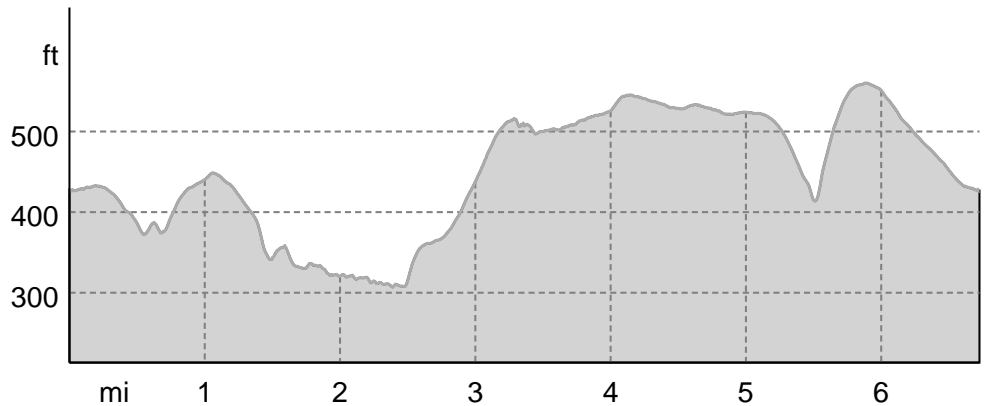

WW JS&S Sledmere on 15 Feb 2023

↔ 6.7 mi | ⌚ 2:48 h | ▲ 384ft | ▼ 384ft | Difficulty -

Base Map: outdooractive Cartography: ©OpenStreetMap (www.openstreetmap.org)

WW JS&JS Sledmere on 15 Feb 2023

Elevation profile

route data

Hiking route

Distance ↔ 6.7 mi

Duration ⌚ 2:48 h

Ascent ▲ 384 ft

Descent ▼ 384 ft

Difficulty -

Stamina ●●●●●●

Technique ●●●●●●

Altitude

Best time of year

JAN | FEB | MAR
 APR | MAY | JUN
 JUL | AUG | SEP
 OCT | NOV | DEC

Ratings

Authors

Experience ●●●●●●

Landscape ●●●●●●