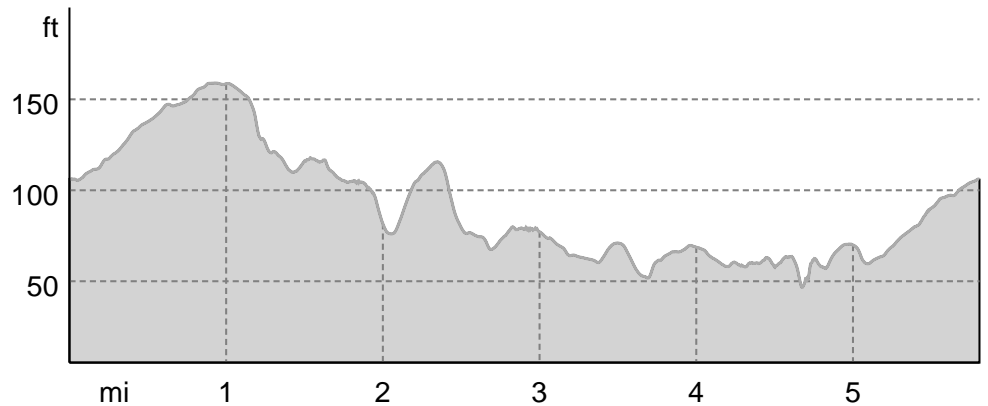

WW JS Hotham Track 16 Aug 2023

↔ 5.8 mi | ⌚ 2:16 h | ⬇️ 112ft | ⬆️ 112ft | Difficulty -

Base Map: outdooractive Cartography; ©OpenStreetMap (www.openstreetmap.org)

WW JS Hotham Track 16 Aug 2023

Elevation profile

route data

Hiking route

Distance ↔ 5.8 mi

Duration ⌚ 2:16 h

Ascent ▲ 112 ft

Descent ▼ 112 ft

Difficulty -

Stamina ●●●●●●

Technique ●●●●●●

Altitude

157 ft
46 ft

Best time of year

JAN | FEB | MAR
 APR | MAY | JUN
 JUL | AUG | SEP
 OCT | NOV | DEC

Ratings

Authors

Experience ●●●●●●