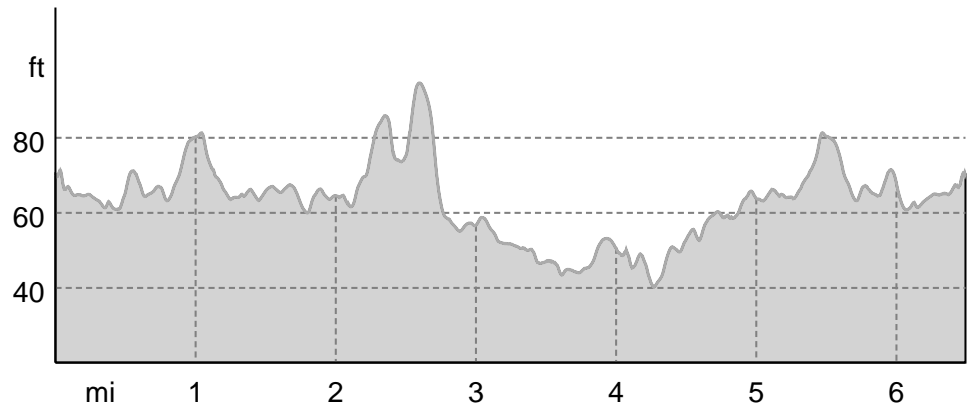

# WW JS Ellerby Track on 23 Aug 2023

↔ 6.5 mi | ⌚ 2:31 h | ▲ 66ft | ▼ 66ft | Difficulty -

## Elevation profile

### route data

#### Hiking route

Distance ↔ 6.5 mi

Duration ⌚ 2:31 h

Ascent ▲ 66 ft

Descent ▼ 66 ft

Difficulty -

Stamina ●●●●●●

Technique ●●●●●●