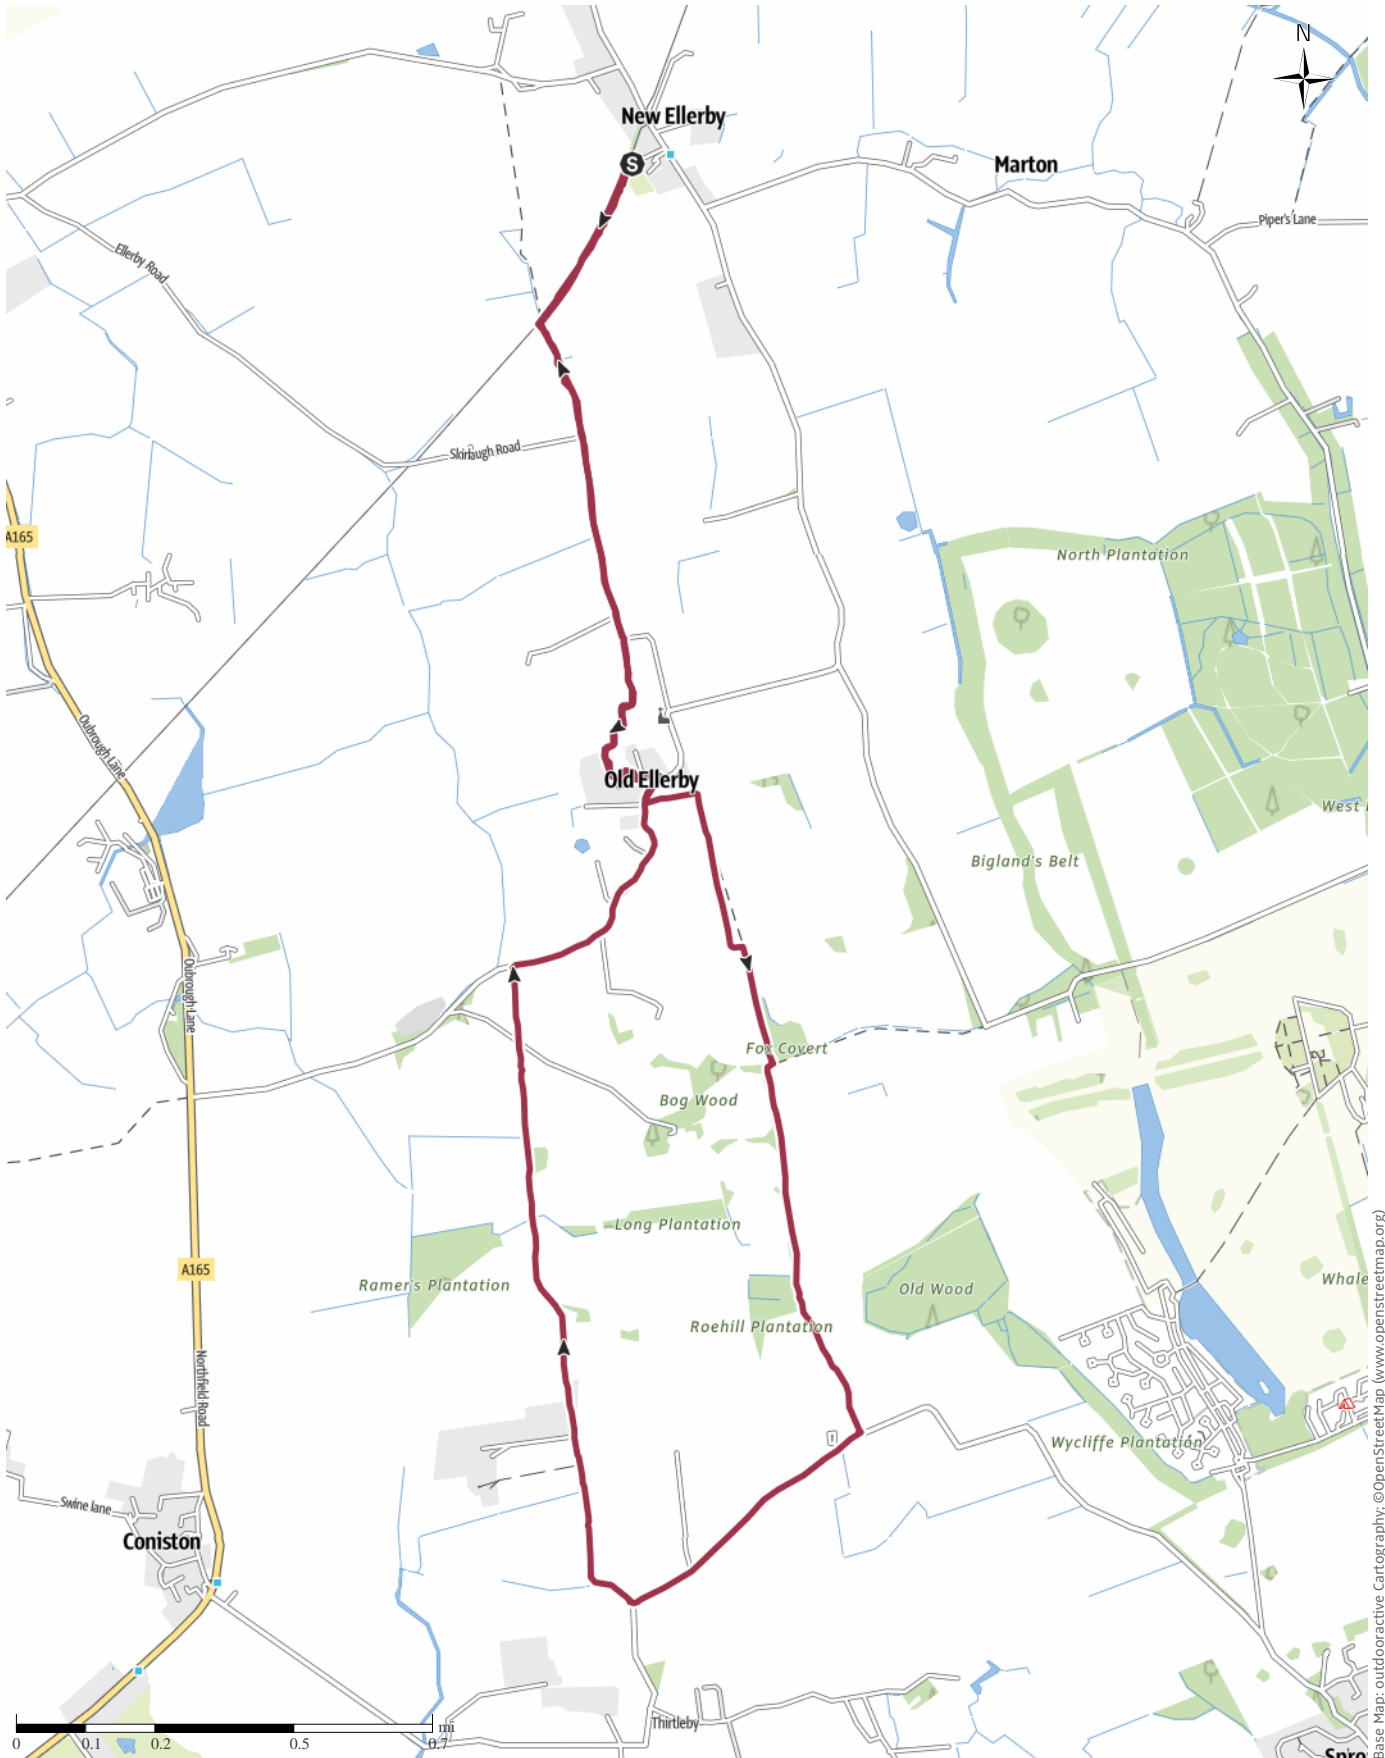

# WW JS Ellerby Track on 23 Aug 2023

↔ 6.5 mi | ⌚ 2:31 h | ▲ 66ft | ▼ 66ft | Difficulty -

## Elevation profile

### route data

### More route data