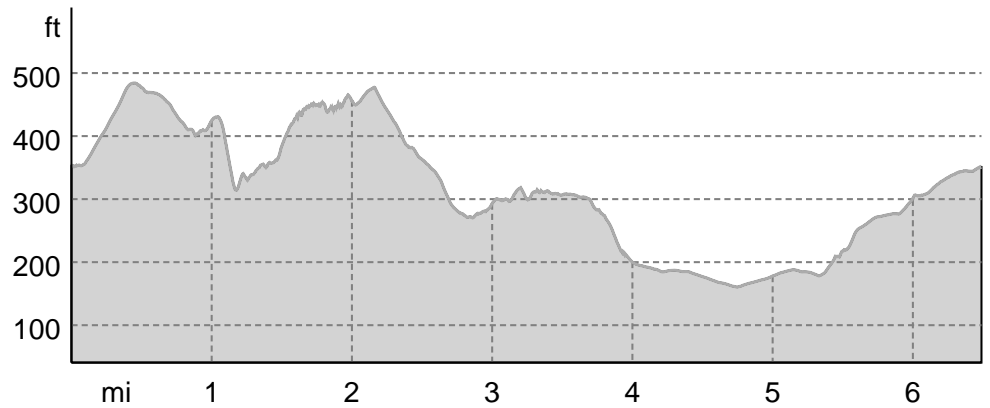

# WW SL&IL Millington on 15 Mar 2023

↔ 6.5 mi | ⌚ 2:47 h | ⚡ 486ft | ⚡ 489ft | Difficulty -

WW SL&IL Millington on 15 Mar 2023

### Elevation profile

### route data

#### Hiking route

Distance ↔ 6.5 mi

Duration ⌚ 2:47 h

Ascent ▲ 486 ft

Descent ▼ 489 ft

Difficulty -

Stamina ●●●●●●

Technique ●●●●●●