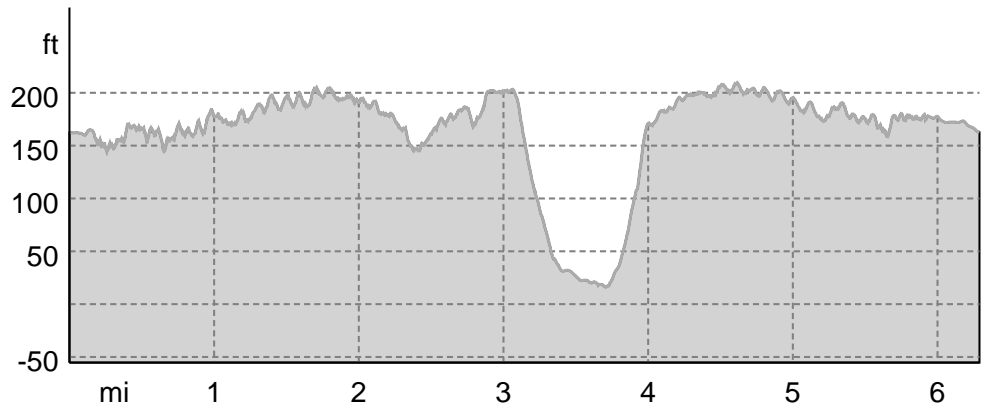

# WW PB Alkborough on 29 Mar 2023

↔ 6.3 mi | ⌚ 2:46 h | ⚡ 236ft | ⚡ 236ft | Difficulty -

Base Map: outdooractive Cartography. ©OpenStreetMap (www.openstreetmap.org)

## Elevation profile

### route data

Altitude

210 ft  
16 ft