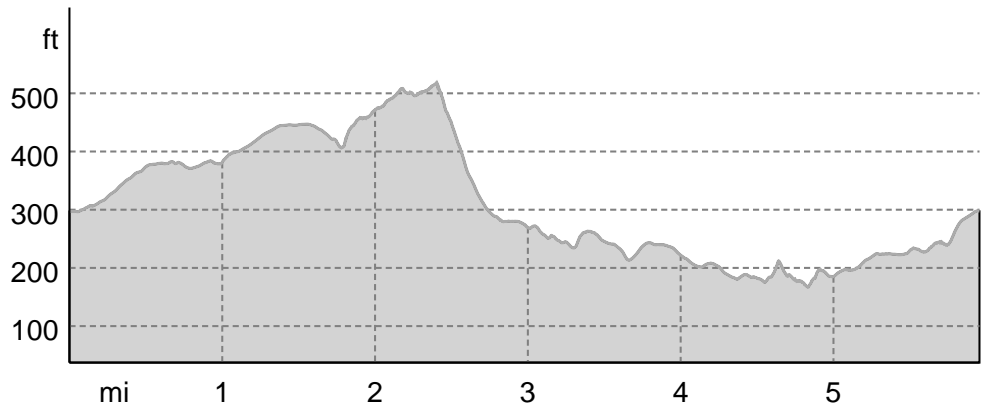

WW HE Birdsall on 7 Sep 2022

WW HE Birdsall on 7 Sep 2022

Elevation profile

route data

Hiking route

Distance ↔ 6 mi

Duration 🕒 2:31 h

Ascent ▲ 351 ft

Descent ▼ 351 ft

Difficulty -

Stamina ●●●●●●

Technique ●●●●●●

Altitude

518 ft

167 ft

Best time of year