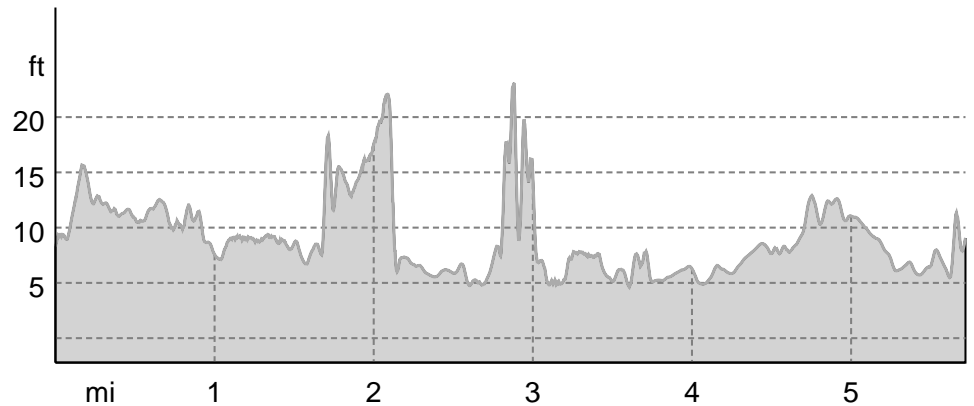

WW DP Wold road on 17 Aug 2022

↔ 5.7 mi | ⌚ 2:14 h | ▲ 20ft | ▼ 20ft | Difficulty -

WW DP Wold road on 17 Aug 2022

Elevation profile

route data

Hiking route

Distance ↔ 5.7 mi

Duration ⌚ 2:14 h

Ascent ▲ 20 ft

Descent ▼ 20 ft

Difficulty -

Stamina ●●●●●●

Technique ●●●●●●

Altitude

23 ft
3 ft

Best time of year