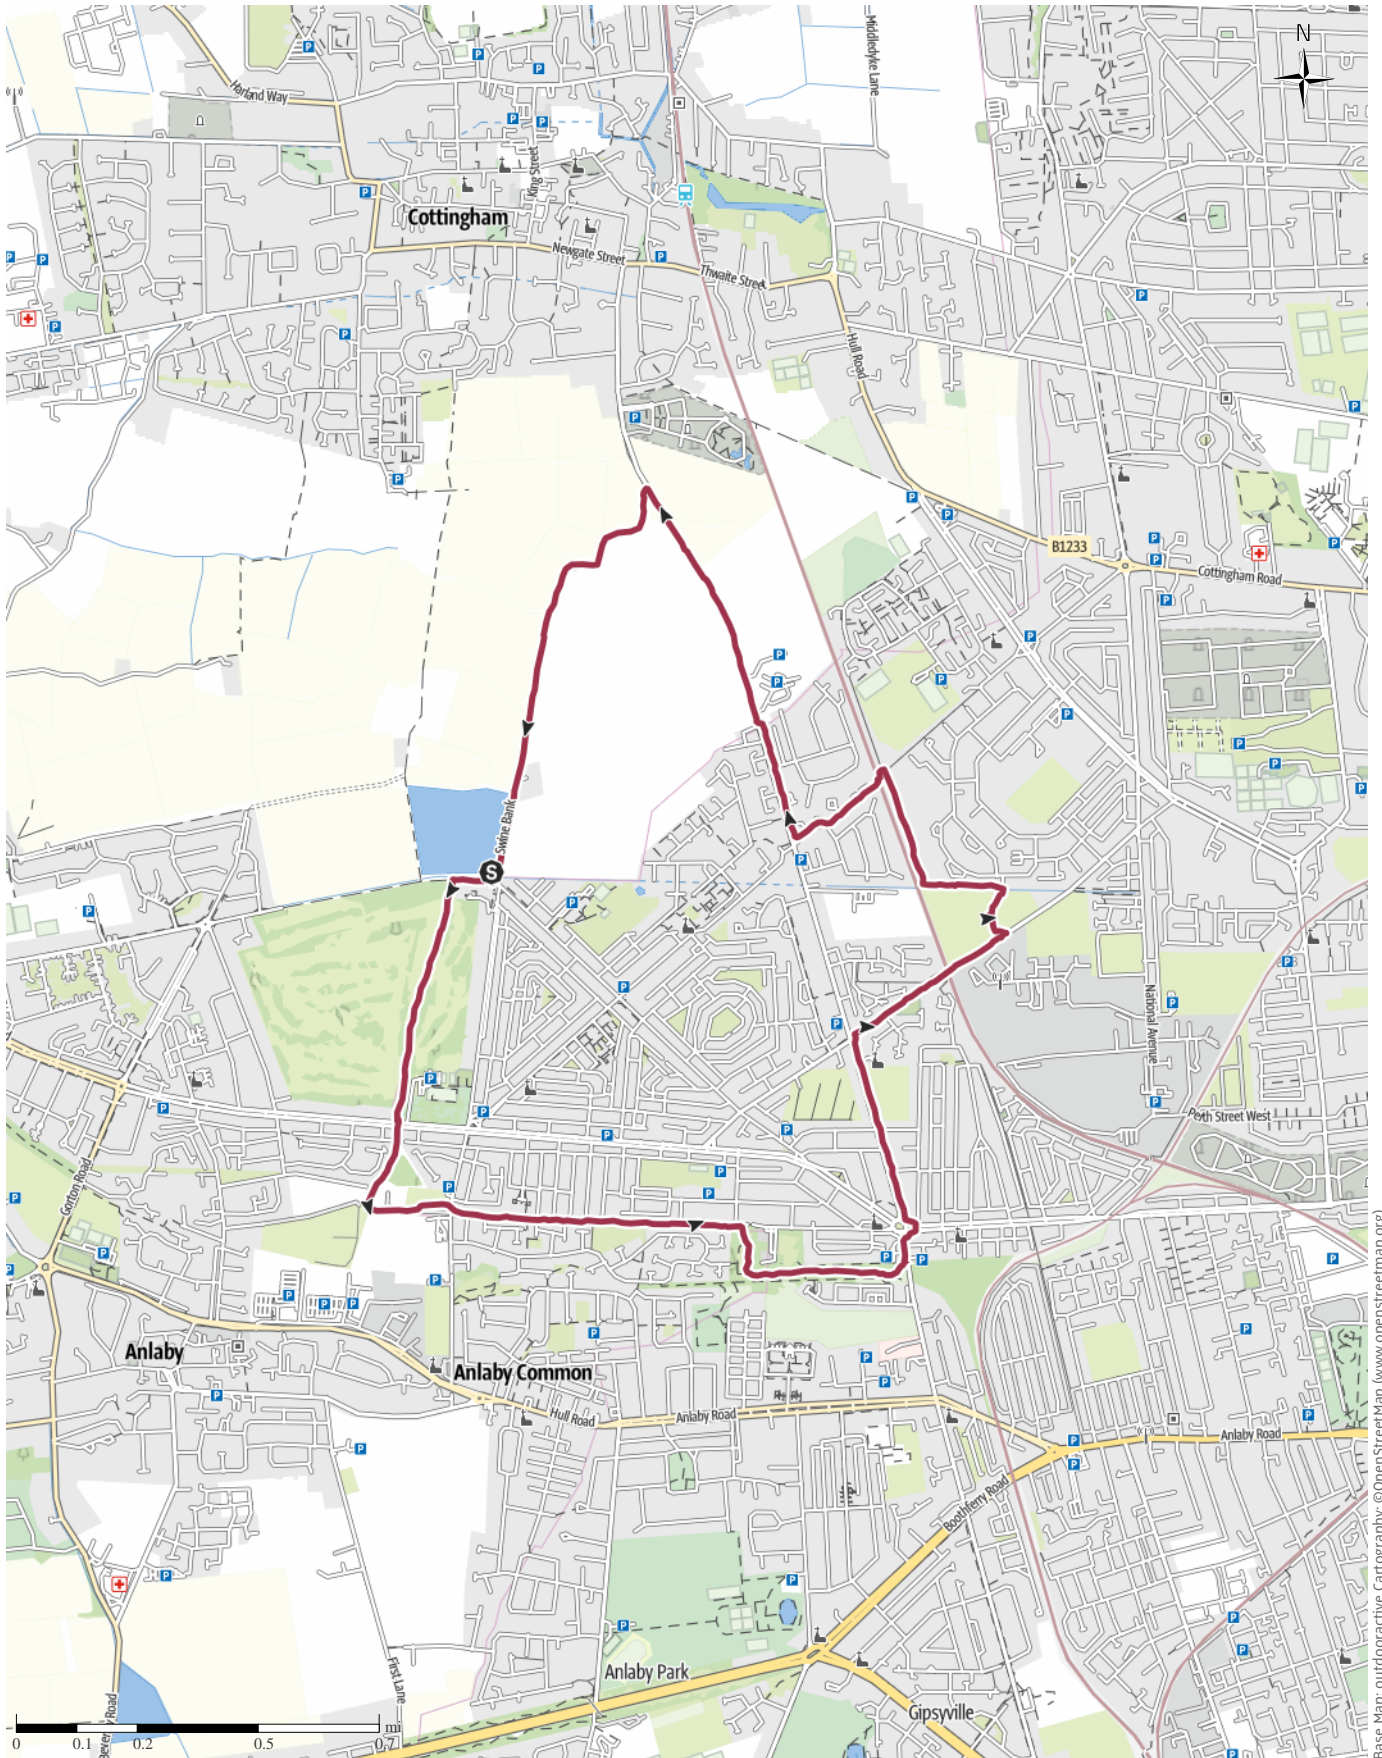

WW DP Wold road on 17 Aug 2022

↔ 5.7 mi | ⌚ 2:14 h | ▲ 20ft | ▼ 20ft | Difficulty -

WW DP Wold road on 17 Aug 2022

Elevation profile

route data

Hiking route

Distance ↔ 5.7 mi

Duration ⌚ 2:14 h

JAN | FEB | MAR
 APR | MAY | JUN
 JUL | AUG | SEP
 OCT | NOV | DEC

Ratings

Authors

Experience ●●●●●●

Landscape ●●●●●●

Community

More route data

Robert Cawkwell

Update: August 17, 2022

Takeaway route for iPhone and Android

Scan QR code, save this route offline, share with friends and more...

Website

<https://out.ac/ICYgni>