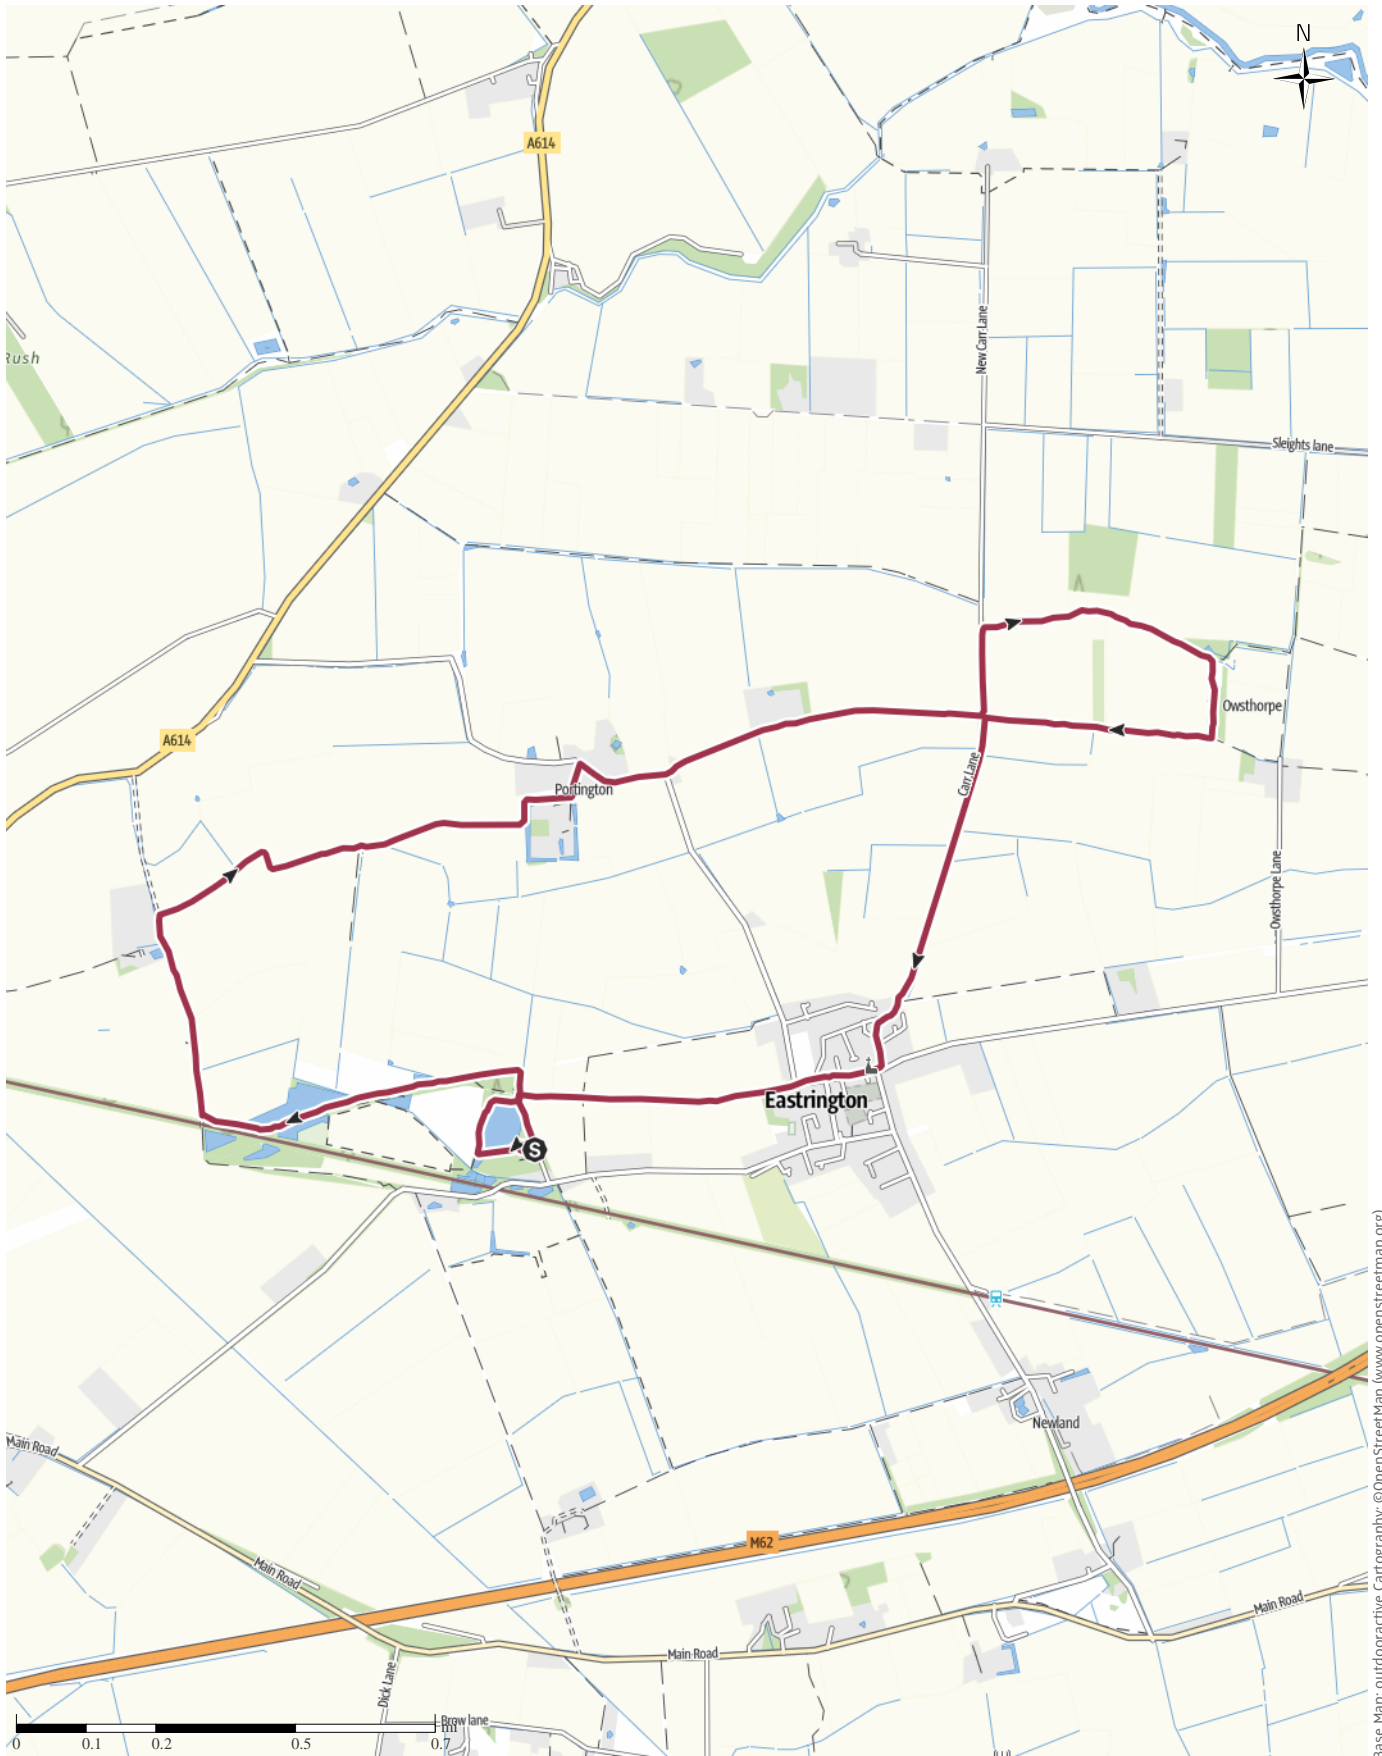

WW ST&RCr Eastington on 25 Jan 2023

↔ 5.8 mi | ⌚ 2:16 h | ▲ 16ft | ▼ 20ft | Difficulty -

Base Map: outdooractive Cartography; ©OpenStreetMap (www.openstreetmap.org)

WW ST&RCr Eastington on 25 Jan 2023

Elevation profile

route data

Hiking route

Distance ←→ 5.8 mi

Duration ⌚ 2:16 h

Ascent ▲ 16 ft

Descent ▼ 20 ft

Difficulty -

Stamina ●●●●●●

More route data

Robert Cawkwell

Update: January 25, 2023

Takeaway route for iPhone and Android

Scan QR code, save this route offline, share with friends and more...

Website

<https://out.ac/IH33qx>