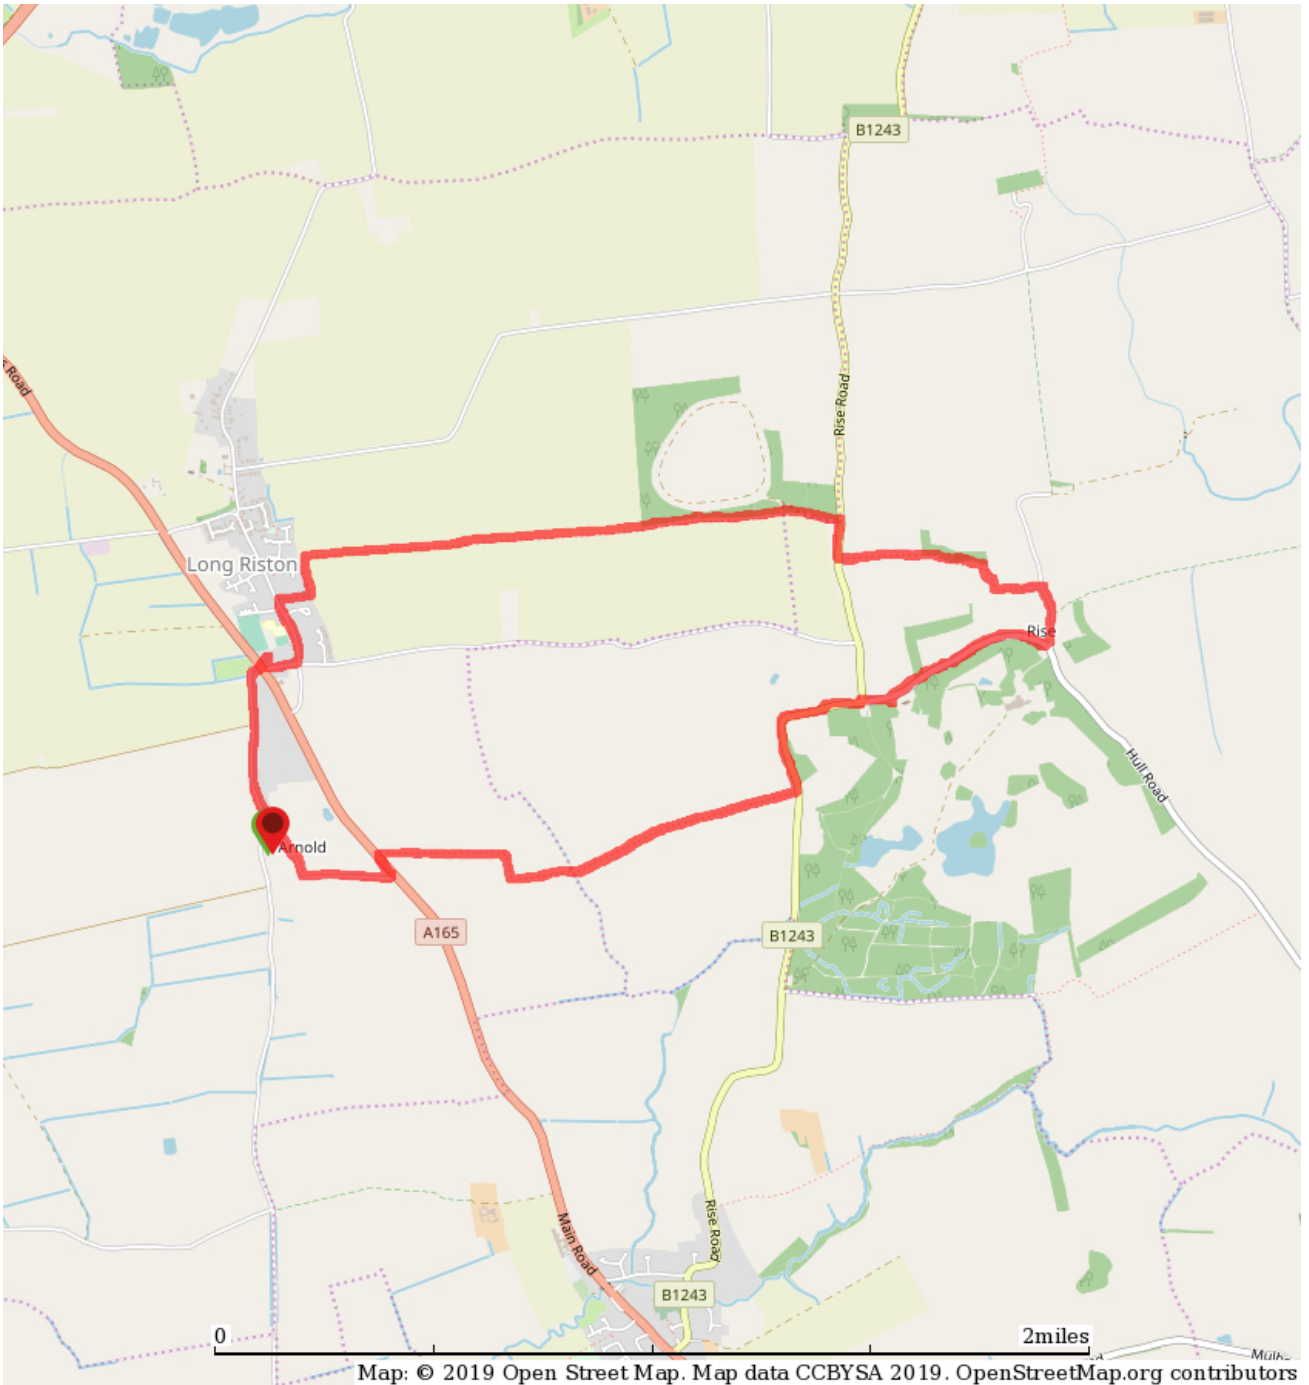

MG WW Arnold 2019 Jan

Route Summary

Route Overview

Category: Walking

Rating: Unrated

Surface: Undefined

Date Published: 25th March 2019

Difficulty: Easy

Length: 8.420 km / 5.26 mi

Last Modified: 25th March 2019

Description

Waypoints

Image not found
<https://my.viewranger.com/route/details/premiumwidgetelevation/2268693?1553506231>